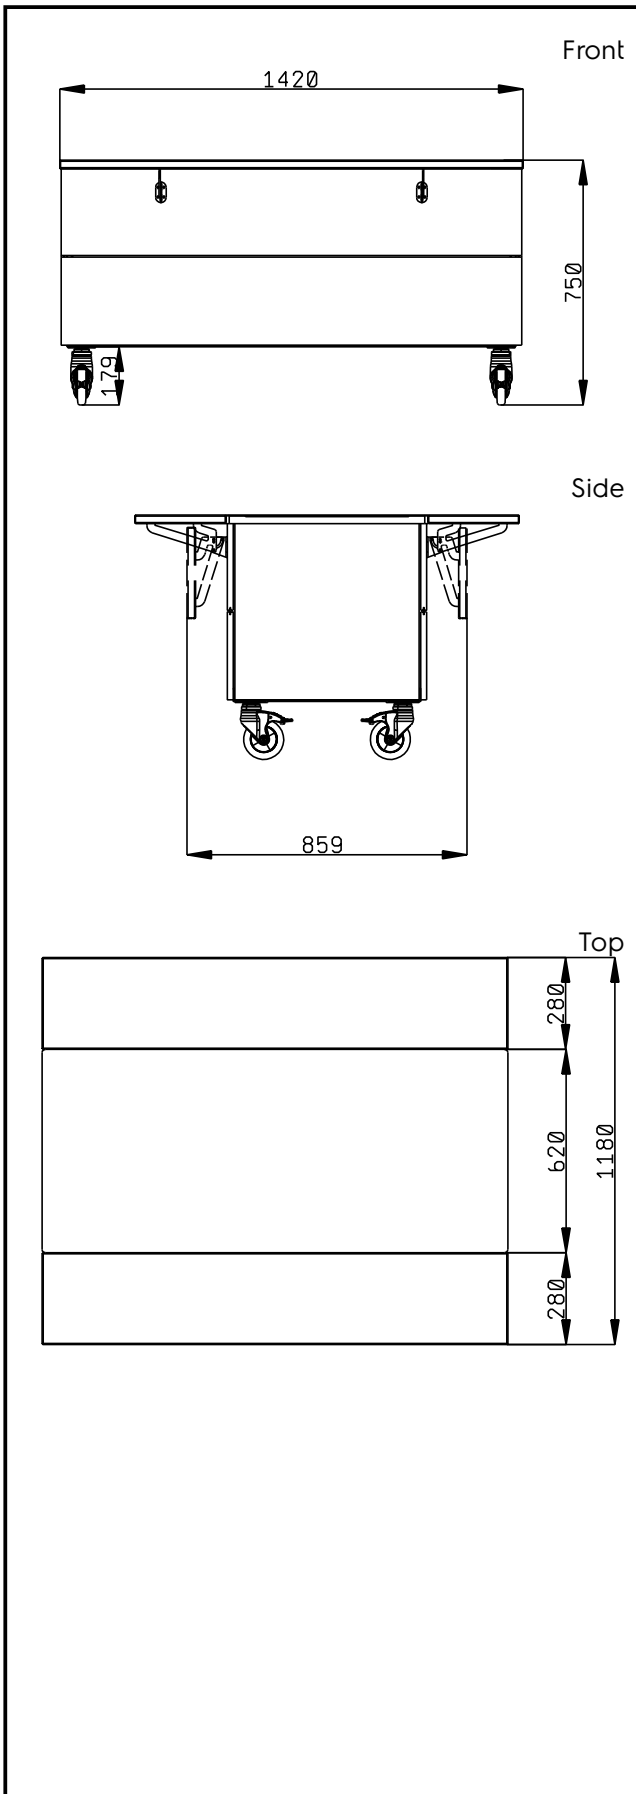

Short Form Specification

Item No. _____

Compact design, ideal for space saving environments. AISI 304 Foldable tray sliders on long sides. Unit mounted on 125 mm wheels 2 swivel and 2 with brakes. Top provides ample displaying or workspace surface. Soft closing doors on operator side. Underneath ambient cupboard with doors. Sturdy body construction with laminated panelings on 4 sides. 750mm worktop height.

Main Features

- Perfect compact design makes it ideal for space saving environments.
- CB and CE certified by a third party notified body.
- Soft closing doors on operator side.
- Available options with online configurator: colors, tray sliders, overshelves, feet/wheels with desired diameter, height 750mm for kids.
- Top provides ample displaying or workspace surface.
- Optional plinth can be installed to cover the feet or the wheels.
- AISI 304 Tray slider in flush mounted stainless steel is installed on long sides and they can also be folded down to facilitate passage of the units through doorways.
- Ideal for servery lines without an operator.
- Unit mounted on 125 mm wheels 2 swivel and 2 with brakes.
- Food introduced at the correct temperature maintains its core temperature according to Afnor Standards.
- Available dimensions: 1, 2, 3, 4 GN.
- Thanks to the sleek, minimalist glass structure, food and dust does not get trapped and the cleaning is made easier.

Construction

- Top in AISI 304.
- Sturdy construction with laminated panelings on 4 sides.

APPROVAL: _____

Key Information:

N° of doors:	2
322072 (F00N4KW00S)	
External dimensions, Width:	1420 mm
External dimensions, Depth:	1180 mm
External dimensions, Height:	750 mm
Net weight:	96 kg
Shipping height:	780 mm
Shipping width:	899 mm
Shipping depth:	1460 mm
Shipping volume:	1.02 m ³